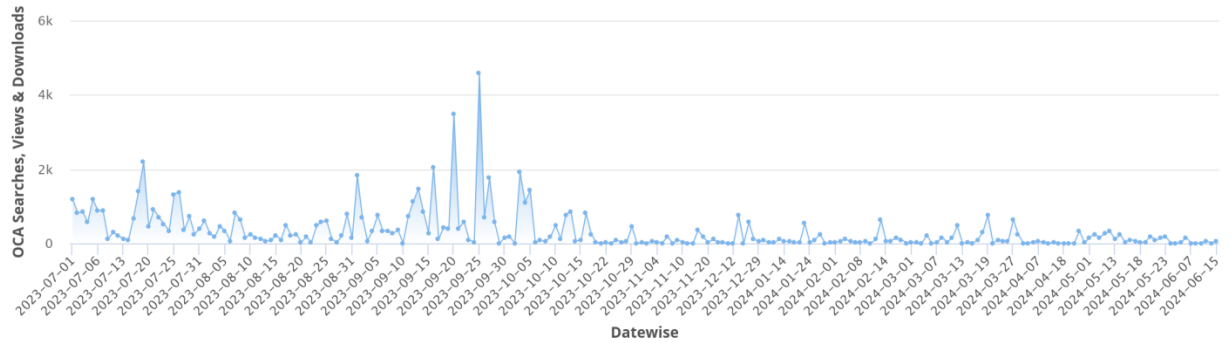

OCA Searches, Views & Downloads Report

Time Period: 2023-07-01 to 2024-06-30, Generated: 2025-01-24

Tripura University

Sodhganga Usage: 2023-24

Type	Decription	URL	Remarks
MoU	Shodhganga	https://shodhganga.inflibnet.ac.in/newmoredetails/mou.html	Please see SI No 105