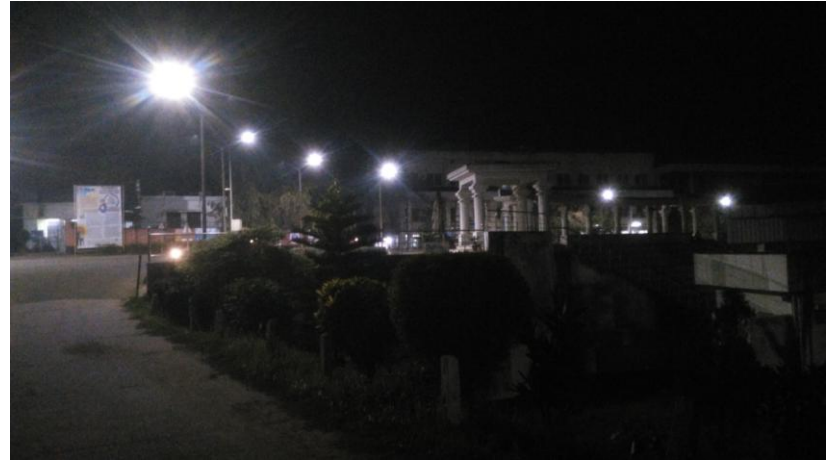

Signage including tactile path, lights, display boards and signposts

Inside the Tripura University campus there are several signage and display to direct the building or department or the facilities available in the institute. At in the road sufficient light is also available to walk freely in the campus.

Road light to walk at night

Road light to walk at night

Signage to direct way to a building or department